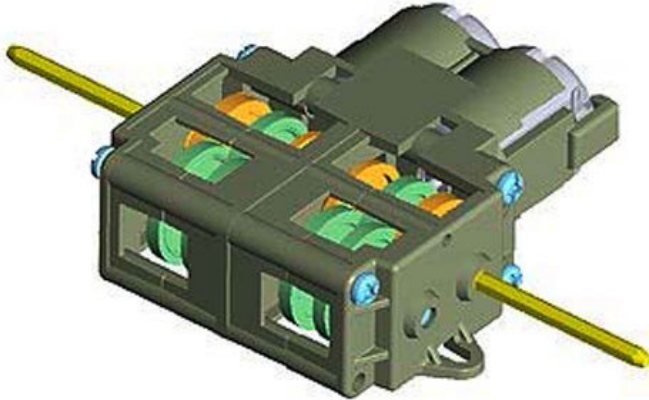

MODEL: DOUBLE GEARBOX, 70168**STOCK CODE: 240300001****Description**

This double gearbox has 4 choices of gear ratios. It provides full fwd-rev-left-right action. You can set different gear ratios for either side. Two FA-130 metal brush motors are included. This gear motor requires assembly. Assembly guide is included.

Specification

- Gear Ratio: 12.7:1, 38.2:1, 114.7:1, 344.2:1
- Motor: FA-130, 2 units
- Shafts: 3mm hex, 105mm long
- Operating Voltage: 1.5V-3.0VDC